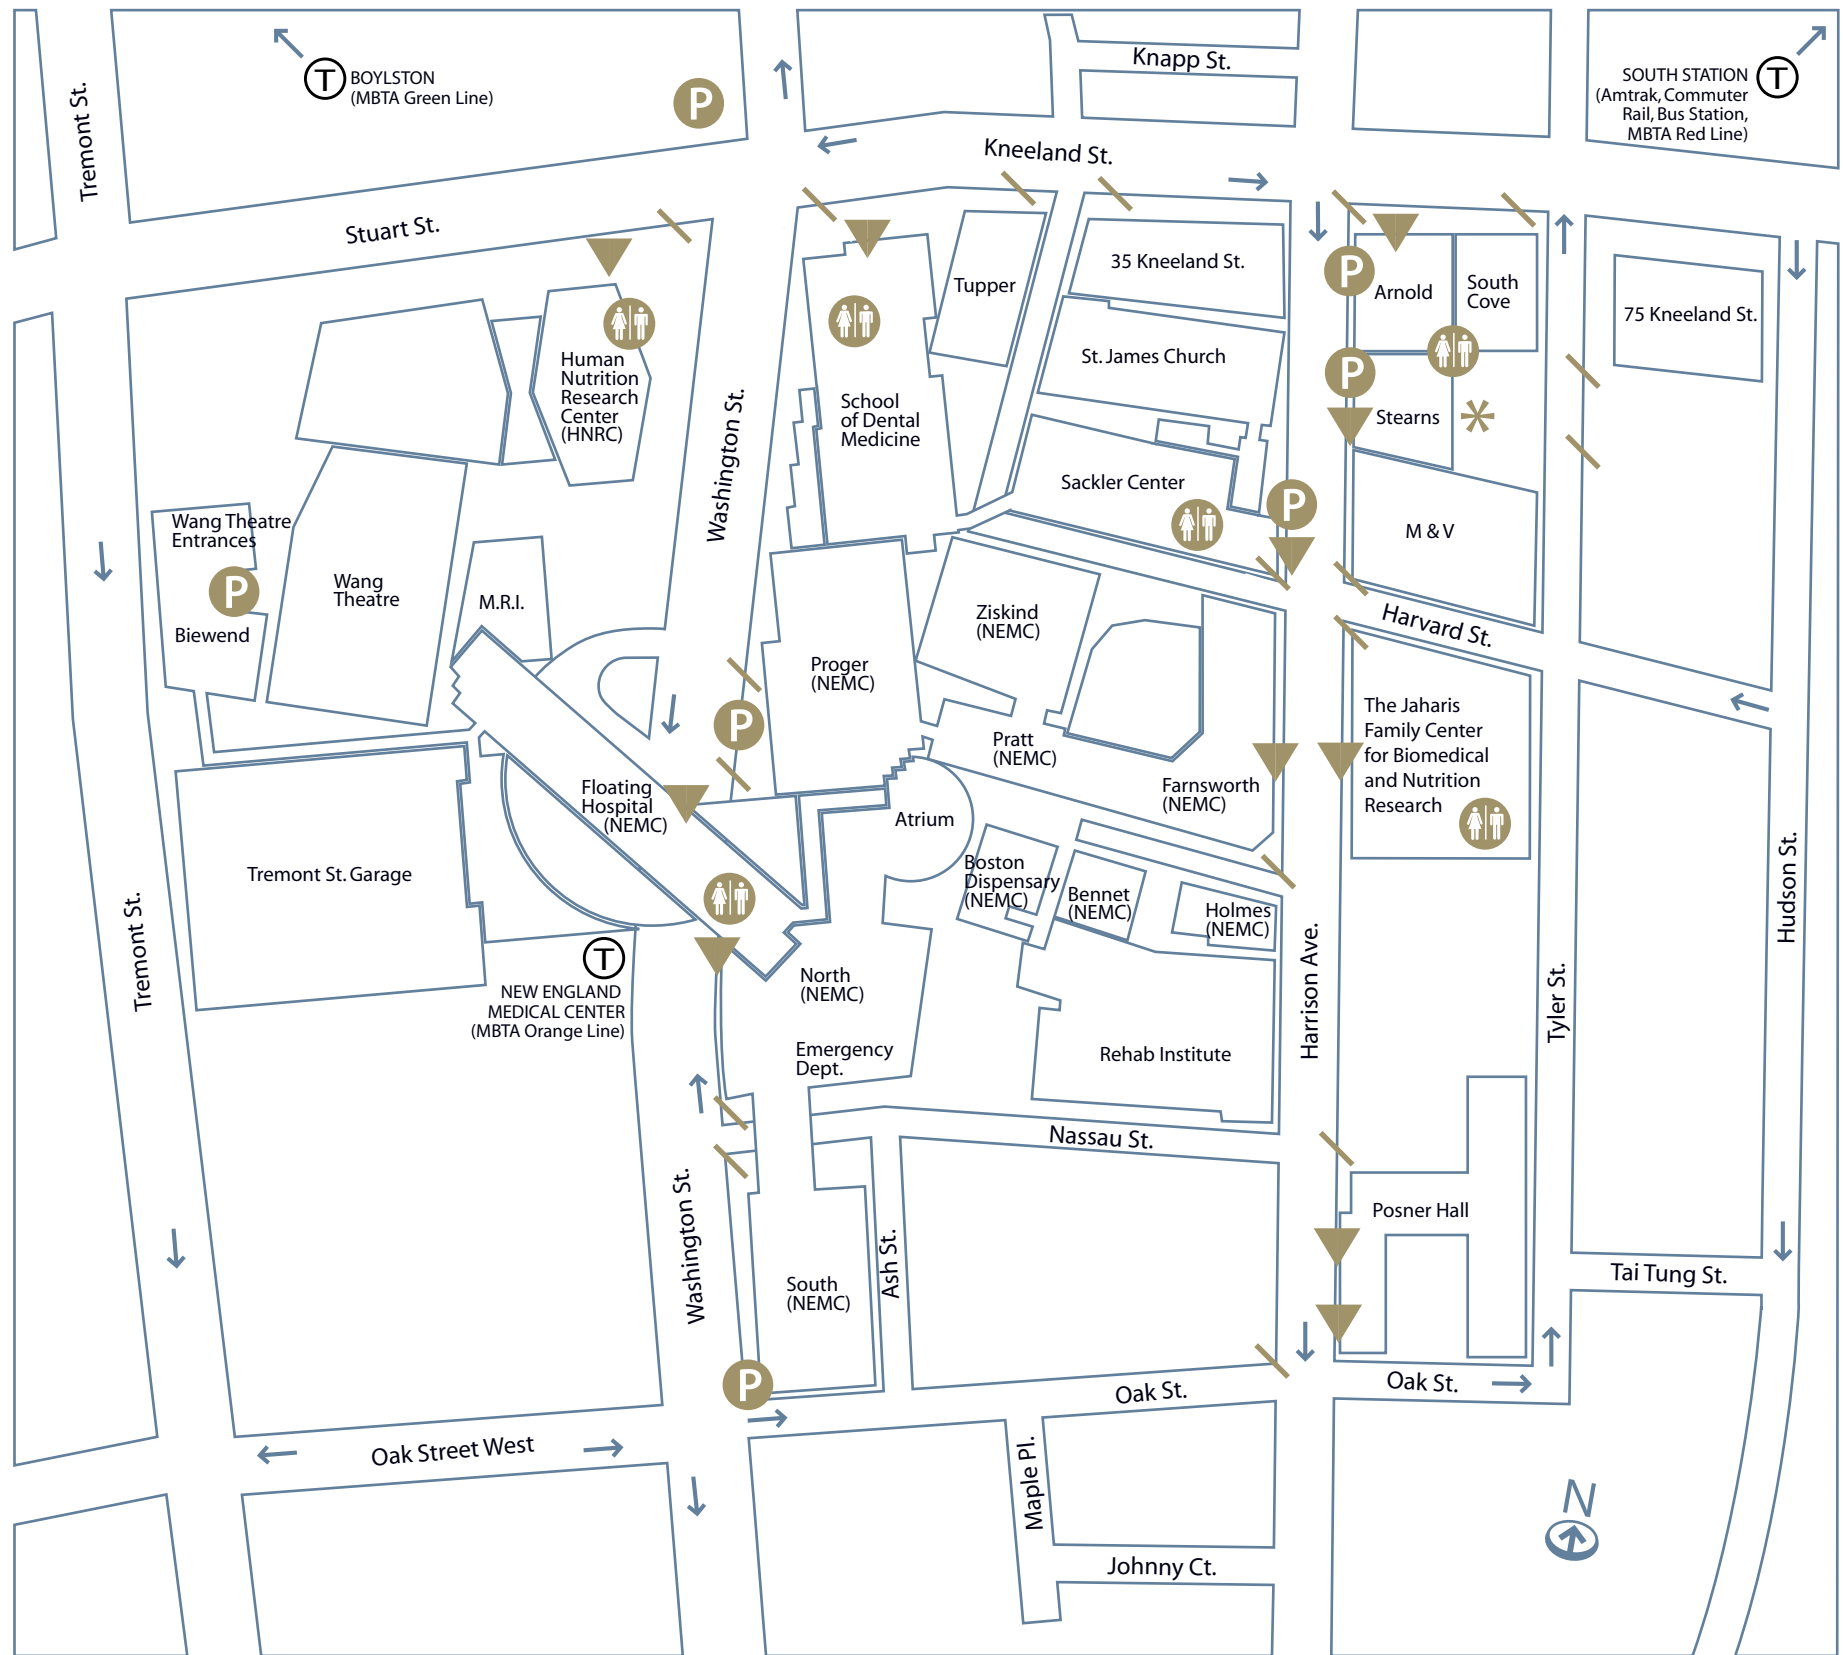

Boston Campus Accessibility Map

Campus accessibility maps for all three Tufts University campuses can be found at <http://www.tufts.edu/oeo/univmaps.html>.

KEY

RAMP

CURB CUT

HANDICAP PARKING

HANDICAP RESTROOMS

For entrance into the M & V, Stearns, Arnold, and South Cove buildings, please use the handicap accessible entrance located in the Stearns building. In order to use this entrance, you must contact the campus police to obtain a swipe card to activate the door. Once inside the Stearns building, handicap access is available to the other three buildings.

Arnold Building handicap restrooms only on floors 2, 5, 8
 South Cove handicap restrooms only on floor 1
 Stearns Building handicap restrooms only on floors 1, 3
 M & V Building handicap restrooms only on floors 3, 8