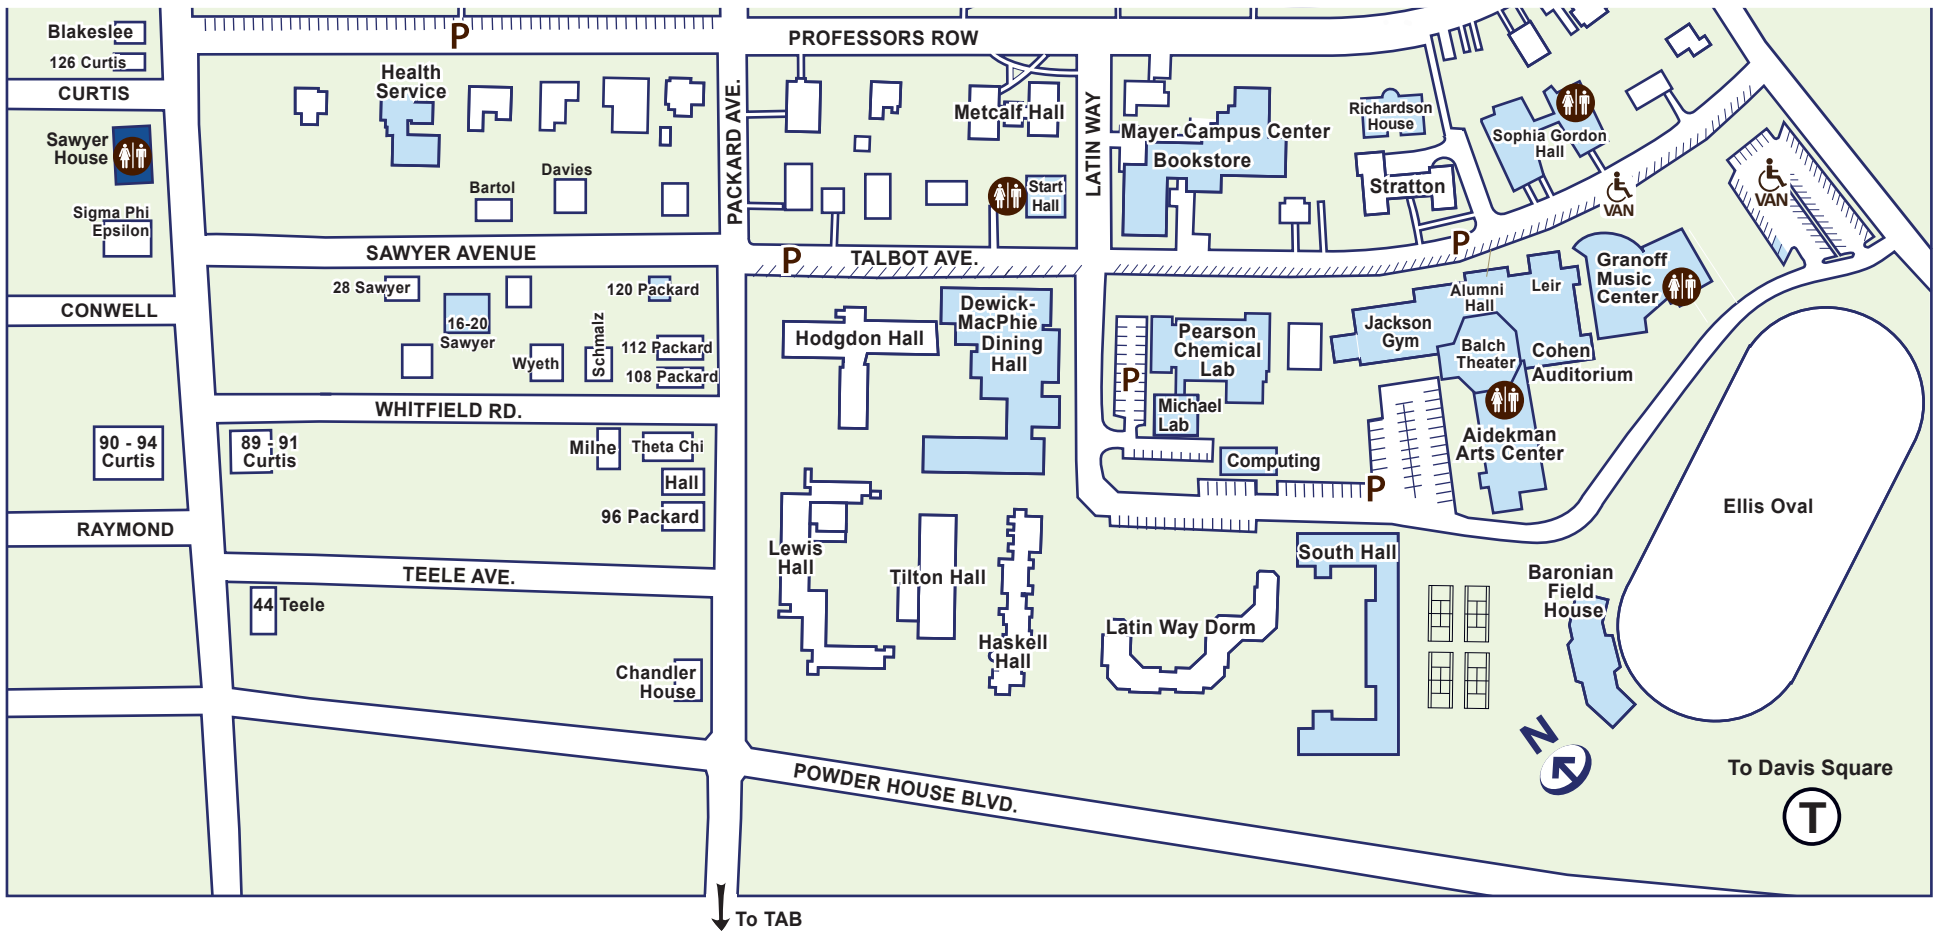

Medford Campus Accessibility Map

Campus accessibility maps for all three Tufts University campuses can be found at <http://www.tufts.edu/oeo/univmaps.html>

To 80 George St. - See Inset, Page 2

To 200 Boston Ave.

To Sci-Tech Ctr.

- Interfaith Cntr.
- EMERY
- 26 Winthrop BSOT
- CAPEN
- TESLA
- 10 Winthrop
- Carpenter House
- 176 Curtis
- UPLAND
- SUNSET
- CHETWYND
- Wilson
- Blakeslee

- 51 Winthrop
- Wren Hall
- Granoff Hillel Center
- Miller Hall
- Carmichael Hall
- Olin Center
- Houston Hall
- Blakely
- Mugar Hall
- Goddard Hall
- Cabot Ctr.
- Voute Tennis Courts
- Fletcher Field

- Hill Hall
- Hillside Dormitory
- Lane Hall
- Hallowell Hall
- Dowling Hall
- Central Plant
- Bendetson Hall
- West Hall
- Packard Hall
- East Hall
- The Green
- Dana Lab
- Barnum Hall
- Ballou Hall
- Goddard Chapel
- President's Lawn
- Gifford House
- Eaton Hall
- Tisch Library

- Elliot-Pearson Child Dev. Centr.
- Gantcher Family Convocation Center
- Hamilton Pool
- Cousens Gymnasium
- Halligan Hall
- Office Services
- Curtis
- Brown & Brew
- Psych. Bldg.
- Bray Lab
- Bacon
- Anderson Hall
- Robinson Hall
- Bromfield-Pearson
- Miner Hall
- Paige Hall
- Memorial Steps
- Lincoln Filene Center
- Braker Hall