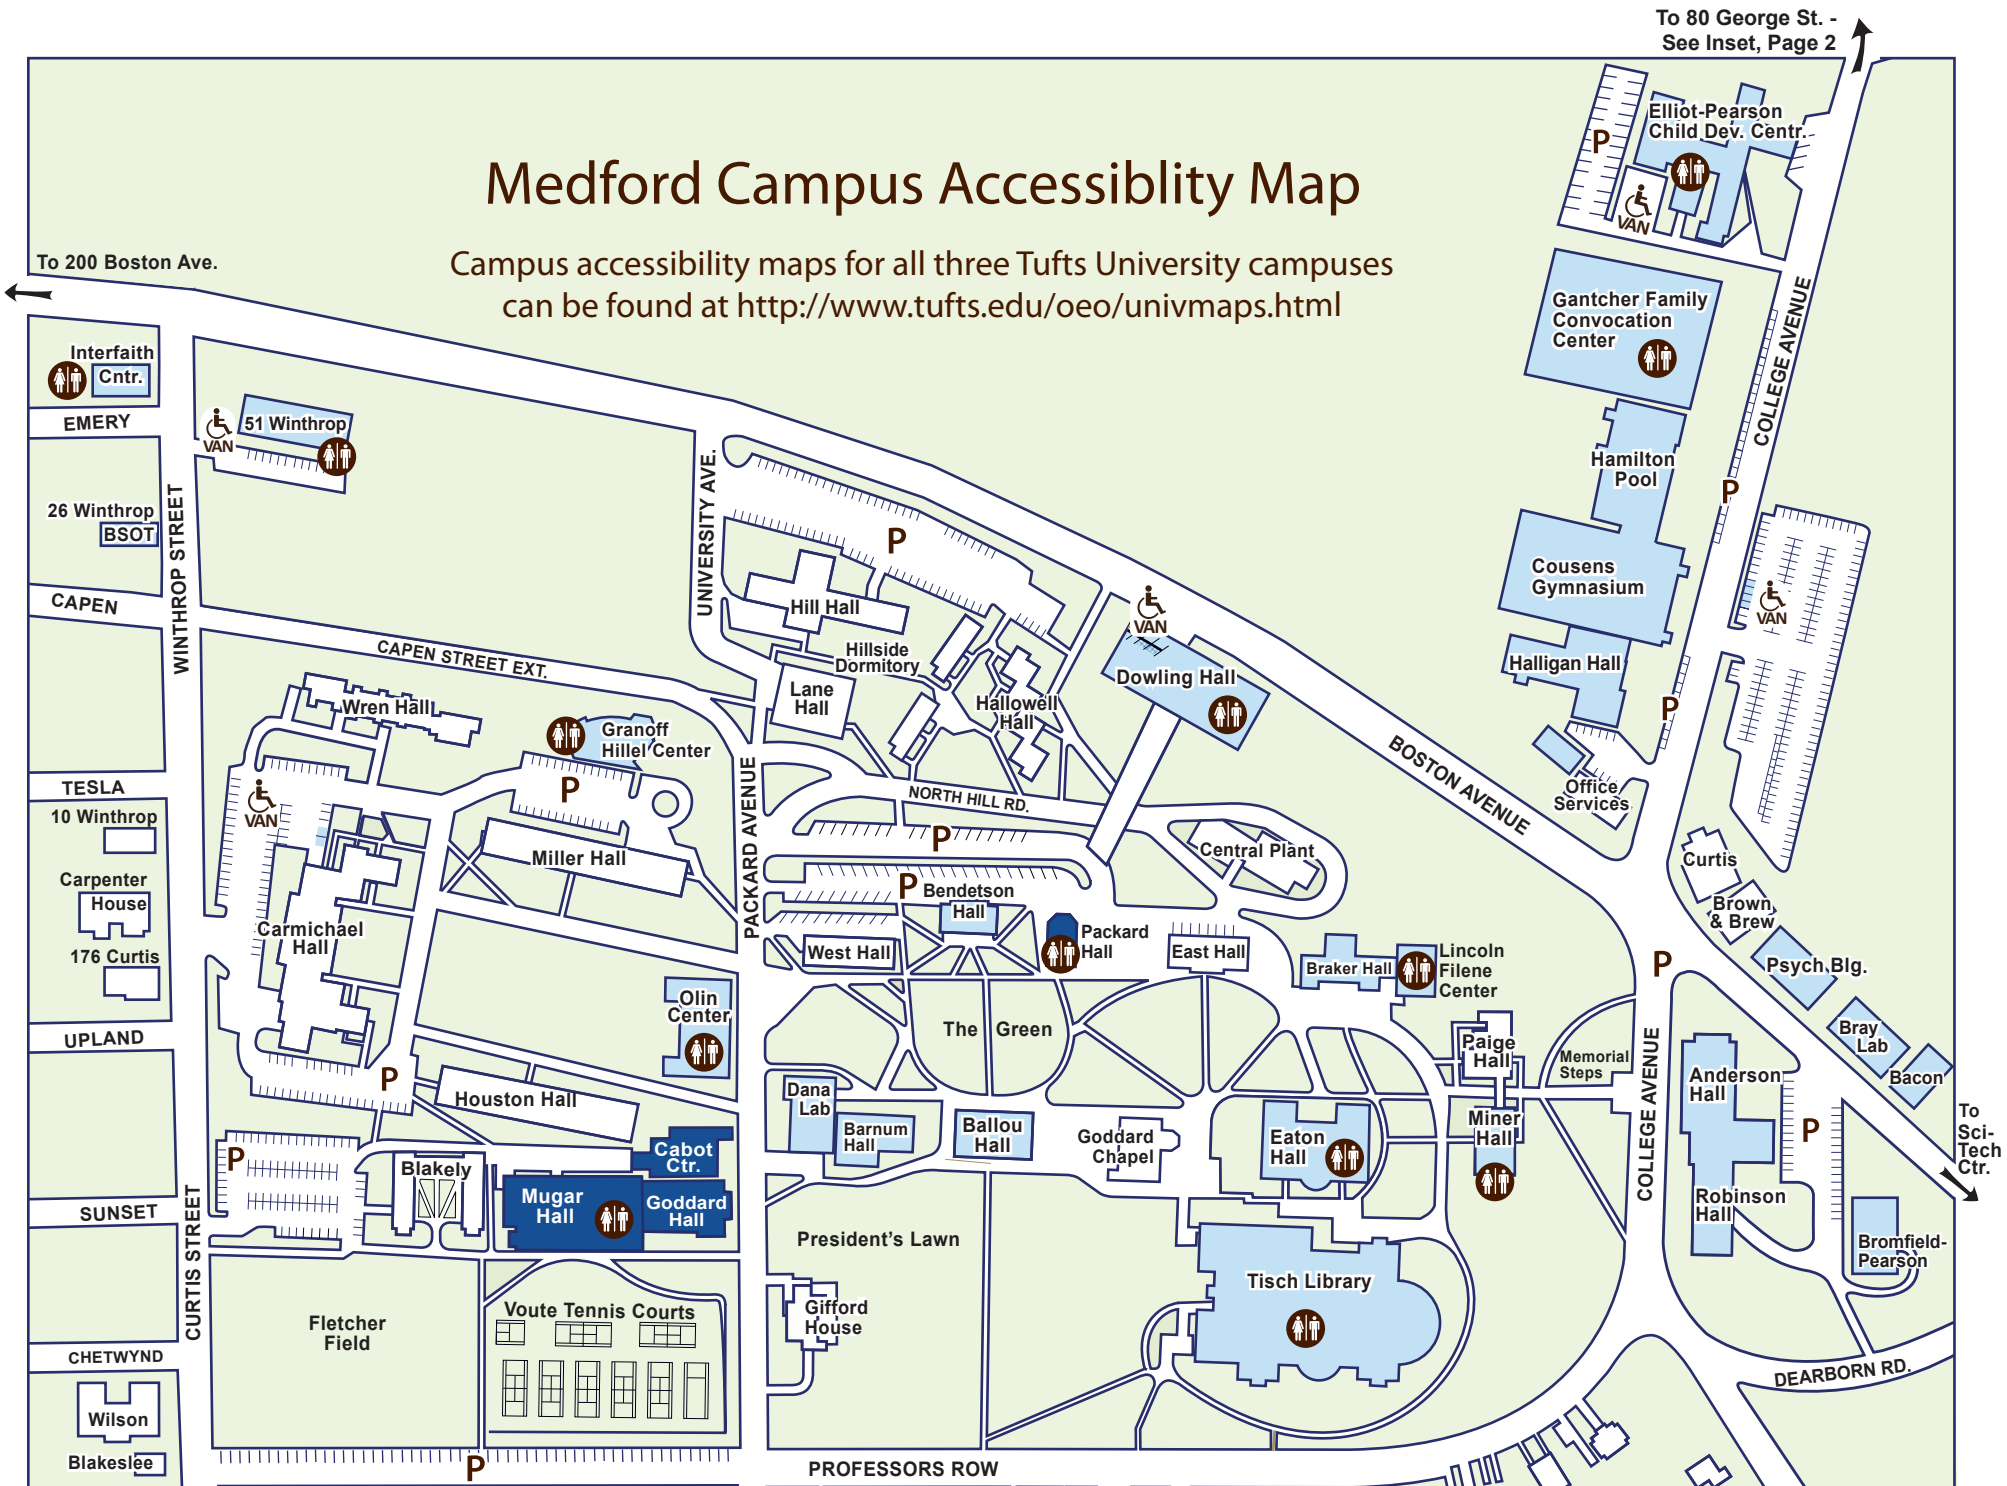

Medford Campus Accessibility Map

Campus accessibility maps for all three Tufts University campuses can be found at <http://www.tufts.edu/oeo/univmaps.html>

To 80 George St. - See Inset, Page 2

To 200 Boston Ave.

- Elliot-Pearson Child Dev. Centr.
- Gantcher Family Convocation Center
- Hamilton Pool
- Cousens Gymnasium
- Halligan Hall
- Office Services
- Curtis
- Brown & Brew
- Psych. Bldg.
- Bray Lab
- Bacon
- Anderson Hall
- Robinson Hall
- Bromfield-Pearson
- Miner Hall
- Paige Hall
- Memorial Steps
- Lincoln Filene Center
- Braker Hall

Key:

- Accessible Parking
- Accessible Restroom
- Parking
- Fully Accessible Building
- Accessible with Assistance

Please visit our google map for more detailed information by going to <http://campusmaps.tufts.edu/medford>

Back to Campus - Connects to Page 1, College Avenue