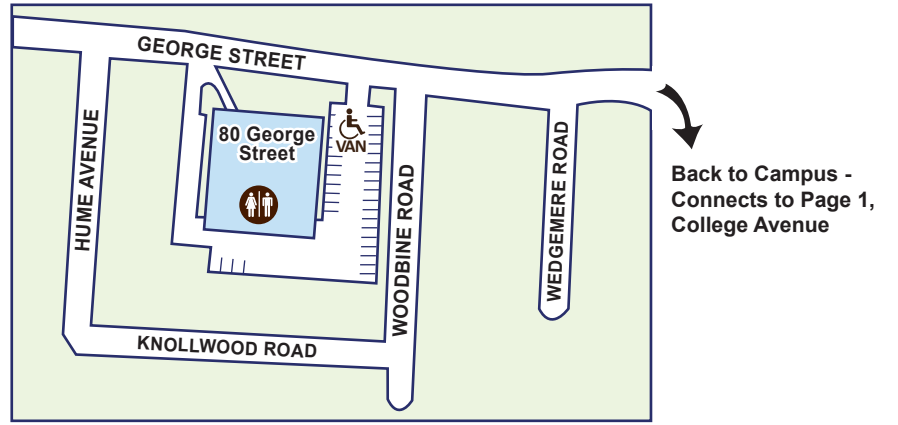

Back to Campus - Connects to Page 1, College Avenue