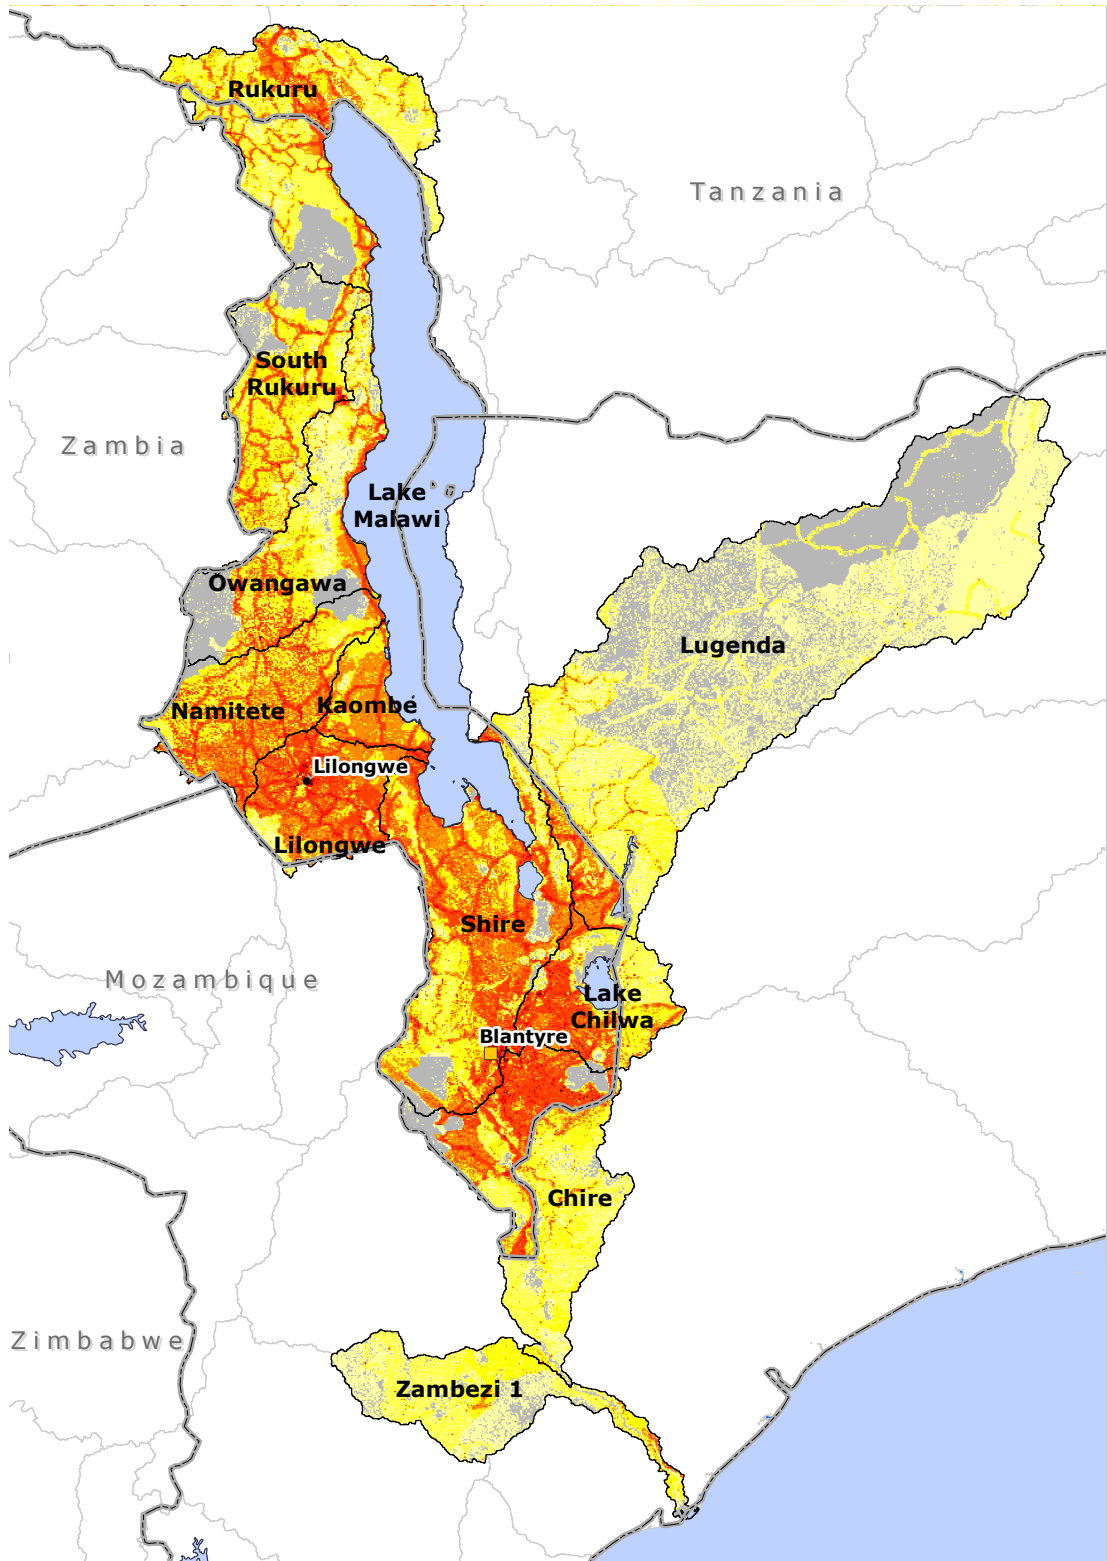

Malawi - Population and Settlements

Population Density (persons per sq. km)

Lakes

Basins (crossing Malawi)

Basins (outside Malawi)

International boundaries

Elevation (meters)

Population per (1km) grid cell

Major cities

- Capital
- Largest city